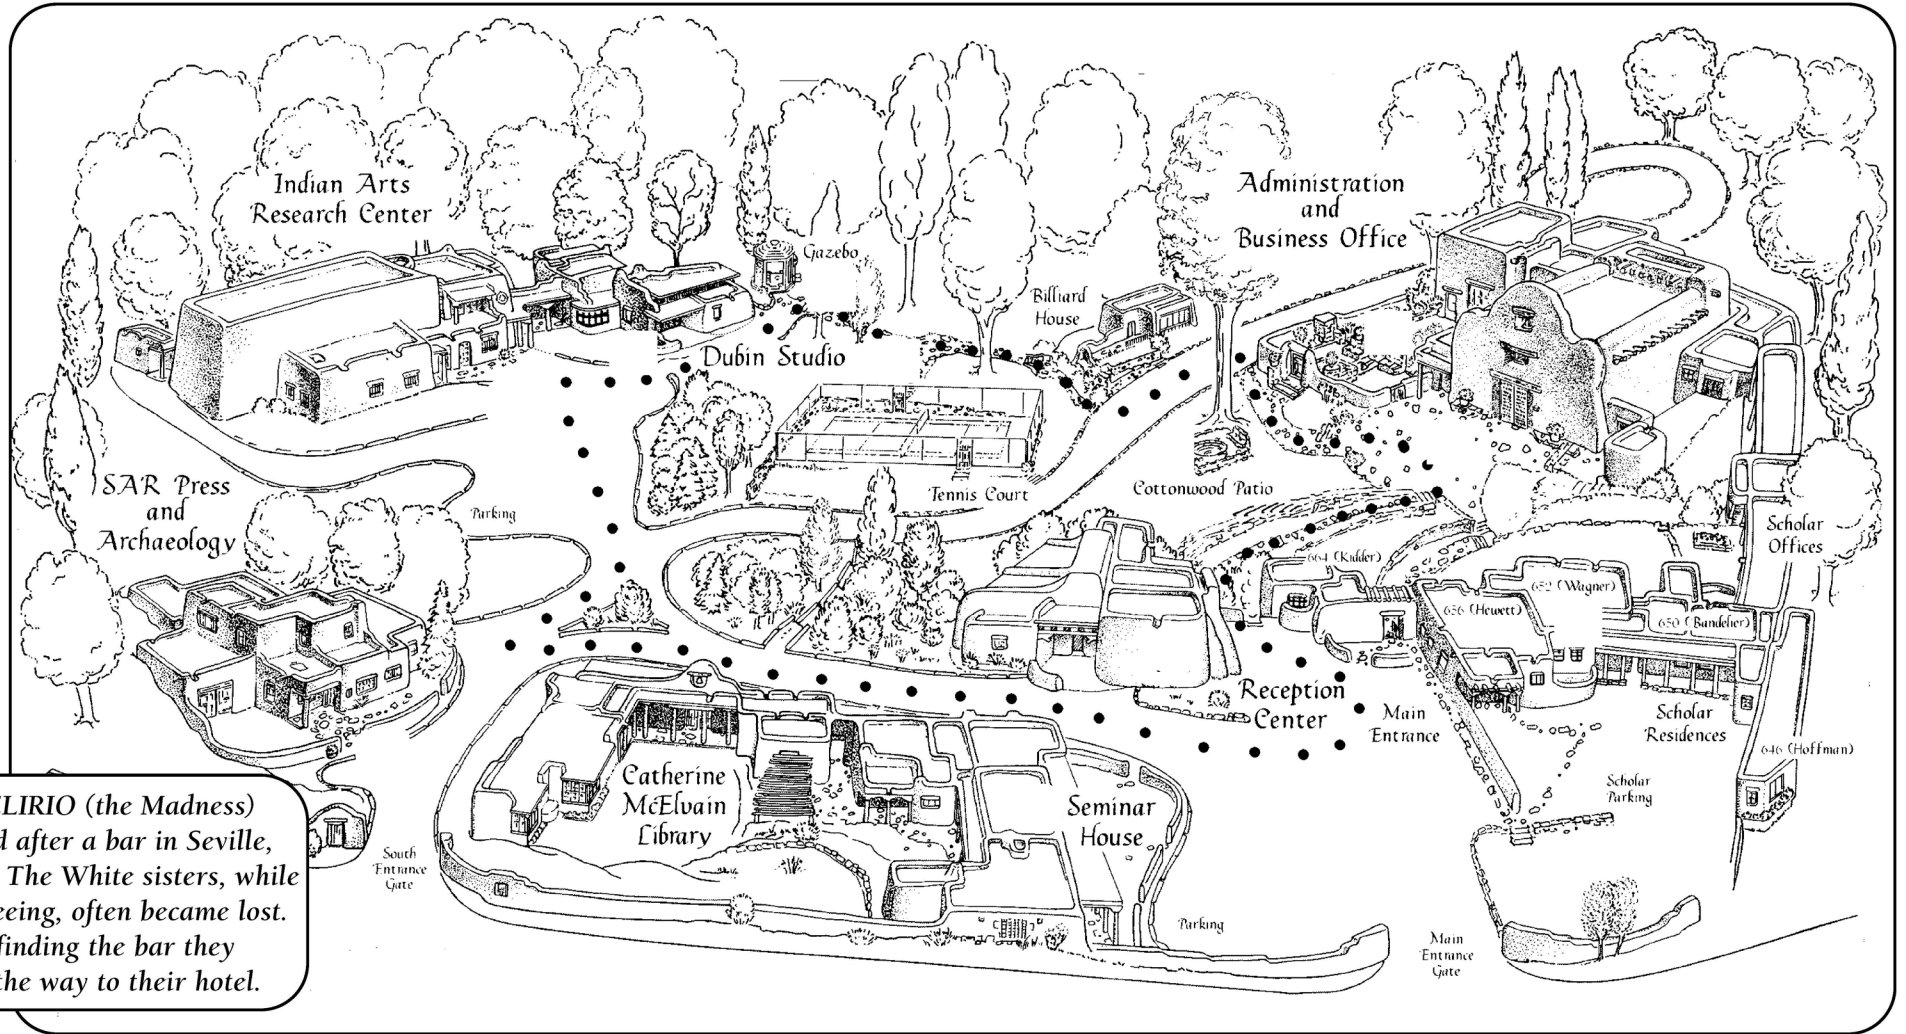

SAR

School for Advanced Research

Post Office Box 2188 • Santa Fe, New Mexico 87504-2188

[www.sarweb.org](http://www.sarweb.org)

School for Advanced Research • 660 Garcia Street, Santa Fe, New Mexico 87505 • (505) 954-7200

for directions visit [www.directions.sarweb.org](http://www.directions.sarweb.org)